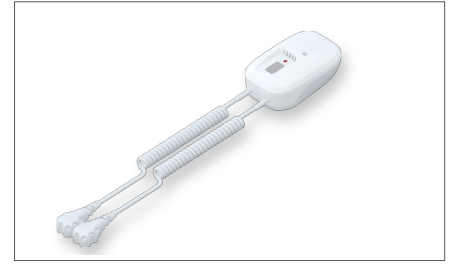

DUO

-  Battery Powered Alarm
-  Fast Installation
-  Dual Product Security
-  Promotes Customer Engagement
-  IR Key Fob Compatible

Looking for ultrafast protection for your hottest selling accessories? Known for its two ports, the Duo can secure up to two devices side by side to promote cross merchandising. The dual security ports are compatible with all VPG alarming sensors.

The Duo is a standalone solution that comes equipped with 1+ year battery power. Installation is as easy as turning on the "on/off" switch and attaching it to your furniture by a VHB adhesive. For higher security, the Duo can also be screwed into the display fixture.

Features

Seamlessly change out the sensor to remerchandise various accessory displays.

The Duo port alarm can be placed above or under the counter. The Duo is compatible with all VPG alarming sensors.

The Duo has two security ports so you can have your customers compare their favorite accessories.